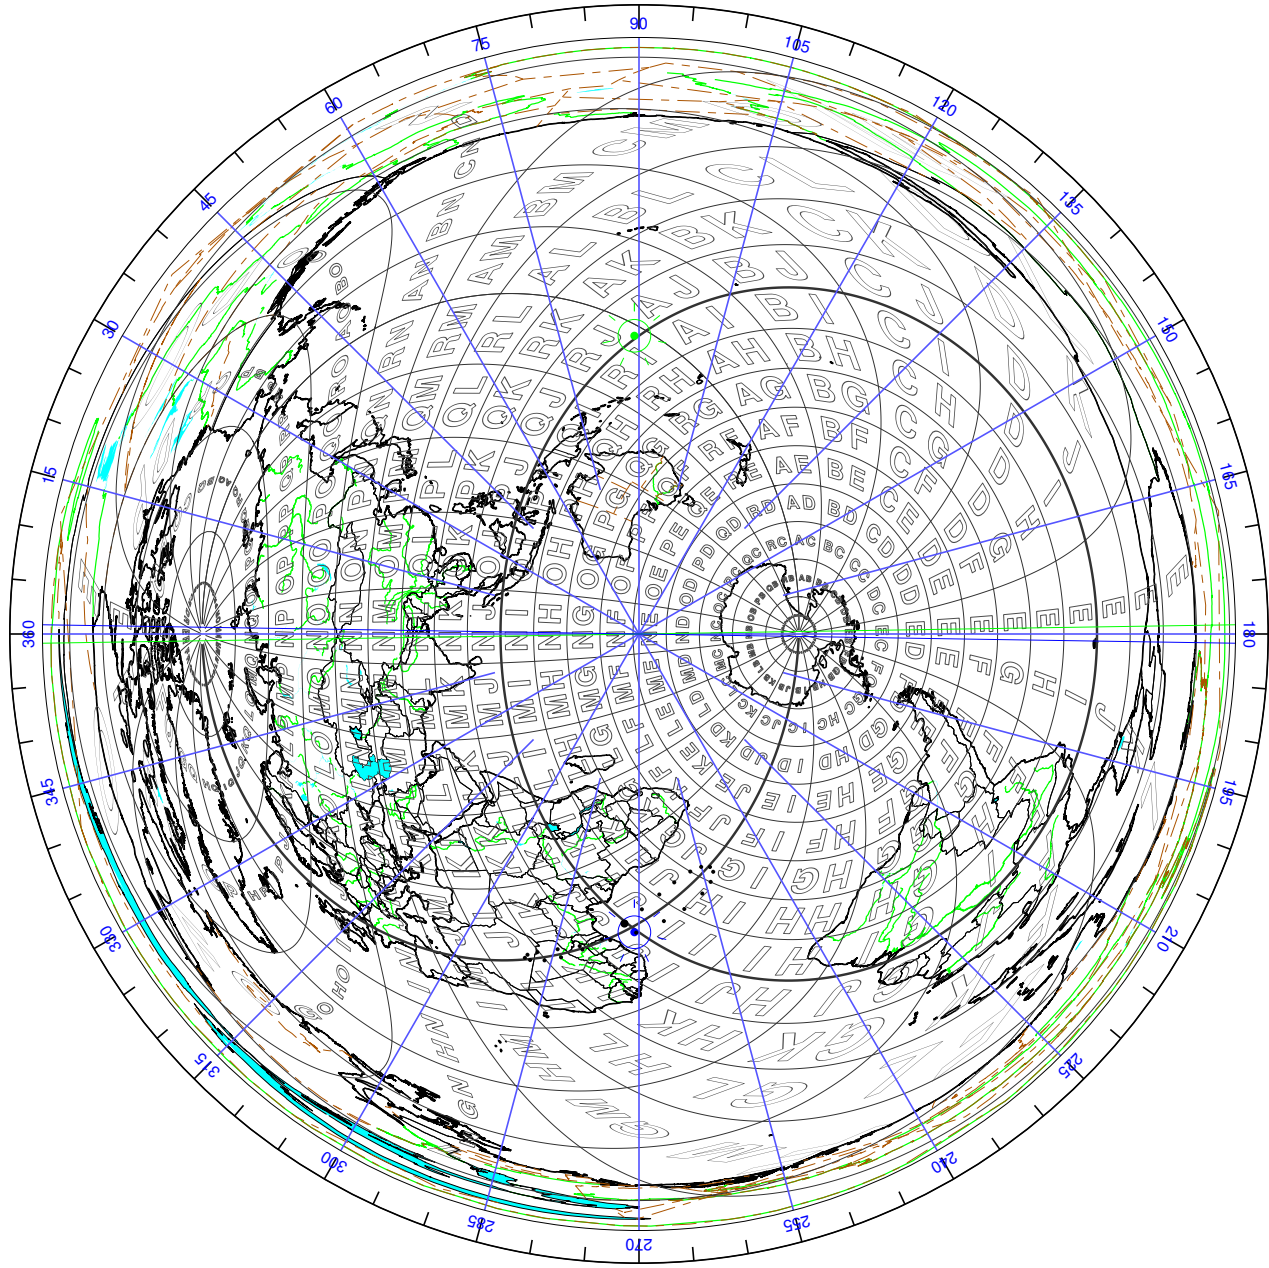

-W9DUP (bearings to you from antipode)

Azimuthal Equidistant Projection
From -W9DUP (scale is 4km/in)
Radial scale: 2534km/cm
<http://www.wm7d.net/azproj.shtml>