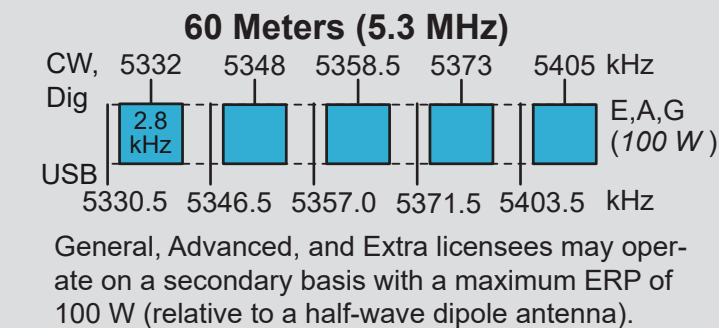

US Amateur Radio Bands

US AMATEUR POWER LIMITS — FCC 97.313 An amateur station must use the minimum transmitter power necessary to carry out the desired communications. (b) No station may transmit with a transmitter power exceeding 1.5 kW PEP.

Amateurs wishing to operate on either 2,200 or 630 meters must first register with the Utilities Technology Council online at <https://utc.org/plc-database-amateur-notification-process/>. You need only register once for each band.