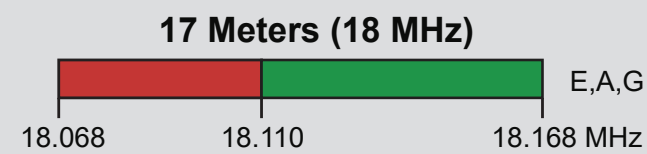

US Amateur Radio Bands

US AMATEUR POWER LIMITS — FCC 97.313 An amateur station must use the minimum transmitter power necessary to carry out the desired communications. (b) No station may transmit with a transmitter power exceeding 1.5 kW PEP.

Amateurs wishing to operate on either 2,200 or 630 meters must first register with the Utilities Technology Council online at <https://utc.org/plc-database-amateur-notification-process/>. You need only register once for each band.