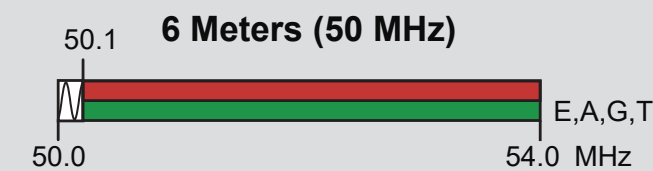

US Amateur Radio Bands

US AMATEUR POWER LIMITS — FCC 97.313 An amateur station must use the minimum transmitter power necessary to carry out the desired communications. (b) No station may transmit with a transmitter power exceeding 1.5 kW PEP.

Amateurs wishing to operate on either 2,200 or 630 meters must first register with the Utilities Technology Council online at <https://utc.org/plc-database-amateur-notification-process/>. You need only register once for each band.