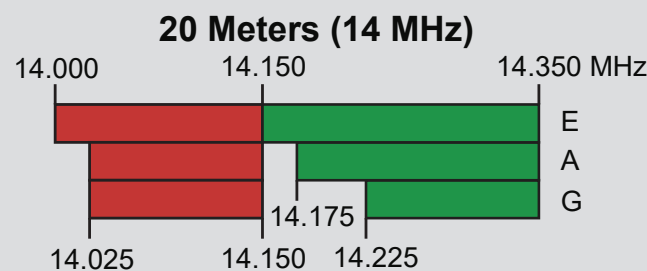

US Amateur Radio Bands

US AMATEUR POWER LIMITS — FCC 97.313 An amateur station must use the minimum transmitter power necessary to carry out the desired communications. (b) No station may transmit with a transmitter power exceeding 1.5 kW PEP.

Amateurs wishing to operate on either 2,200 or 630 meters must first register with the Utilities Technology Council online at <https://utc.org/plc-database-amateur-notification-process/>. You need only register once for each band.