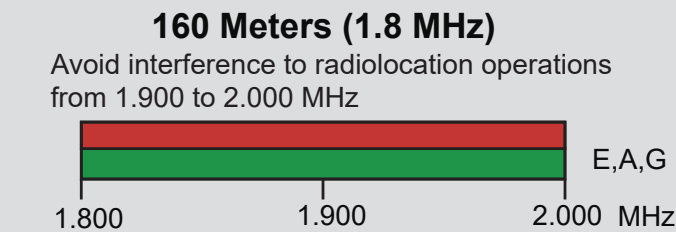

US Amateur Radio Bands

US AMATEUR POWER LIMITS — FCC 97.313 An amateur station must use the minimum transmitter power necessary to carry out the desired communications. (b) No station may transmit with a transmitter power exceeding 1.5 kW PEP.

Amateurs wishing to operate on either 2,200 or 630 meters must first register with the Utilities Technology Council online at <https://utc.org/plc-database-amateur-notification-process/>. You need only register once for each band.