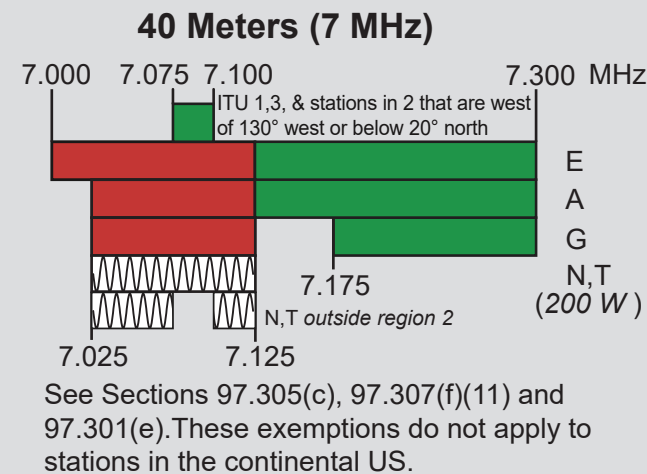

US Amateur Radio Bands

US AMATEUR POWER LIMITS — FCC 97.313 An amateur station must use the minimum transmitter power necessary to carry out the desired communications. (b) No station may transmit with a transmitter power exceeding 1.5 kW PEP.

Amateurs wishing to operate on either 2,200 or 630 meters must first register with the Utilities Technology Council online at <https://utc.org/plc-database-amateur-notification-process/>. You need only register once for each band.

MCW is authorized above 50.1 MHz, except for 144.0-144.1 and 219-220 MHz.

Test transmissions are authorized above 51 MHz, except for 219-220 MHz

- = RTTY and data
- = phone and image
- = CW only
- = SSB phone
- = USB phone, CW, RTTY, and data
- = Fixed digital message forwarding systems only