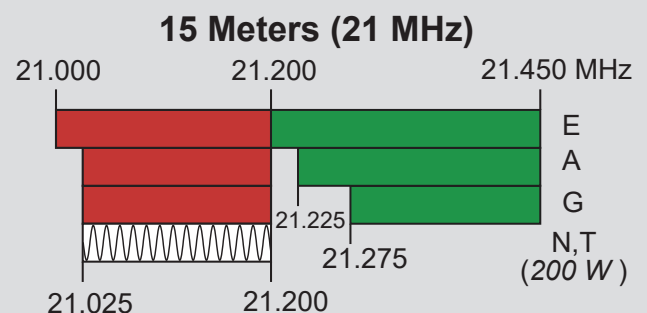

US Amateur Radio Bands

US AMATEUR POWER LIMITS — FCC 97.313 An amateur station must use the minimum transmitter power necessary to carry out the desired communications. (b) No station may transmit with a transmitter power exceeding 1.5 kW PEP.

Amateurs wishing to operate on either 2,200 or 630 meters must first register with the Utilities Technology Council online at <https://utc.org/plc-database-amateur-notification-process/>. You need only register once for each band.