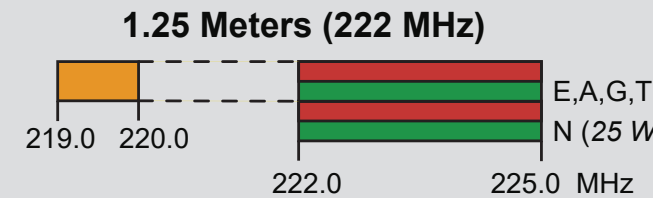

US Amateur Radio Bands

US AMATEUR POWER LIMITS — FCC 97.313 An amateur station must use the minimum transmitter power necessary to carry out the desired communications. (b) No station may transmit with a transmitter power exceeding 1.5 kW PEP.

Amateurs wishing to operate on either 2,200 or 630 meters must first register with the Utilities Technology Council online at <https://utc.org/plc-database-amateur-notification-process/>. You need only register once for each band.