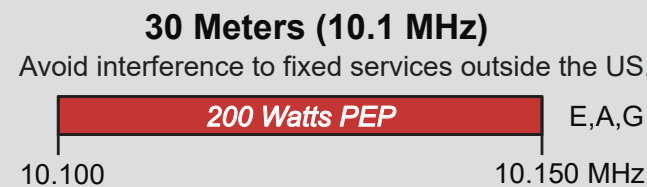

US Amateur Radio Bands

US AMATEUR POWER LIMITS — FCC 97.313 An amateur station must use the minimum transmitter power necessary to carry out the desired communications. (b) No station may transmit with a transmitter power exceeding 1.5 kW PEP.

Amateurs wishing to operate on either 2,200 or 630 meters must first register with the Utilities Technology Council online at <https://utc.org/plc-database-amateur-notification-process/>. You need only register once for each band.