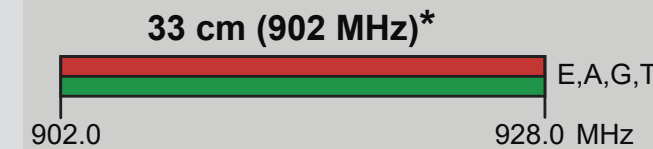

*Geographical and power restrictions may apply to all bands above 420 MHz. See FCC Part 97.303 for information about your area.