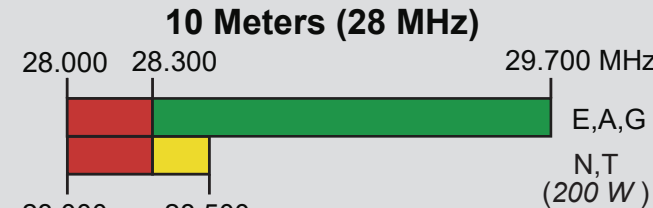

US Amateur Radio Bands

US AMATEUR POWER LIMITS — FCC 97.313 An amateur station must use the minimum transmitter power necessary to carry out the desired communications. (b) No station may transmit with a transmitter power exceeding 1.5 kW PEP.

Amateurs wishing to operate on either 2,200 or 630 meters must first register with the Utilities Technology Council online at <https://utc.org/plc-database-amateur-notification-process/>. You need only register once for each band.