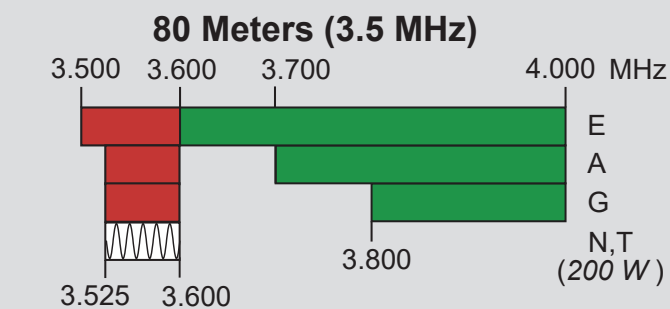

US Amateur Radio Bands

US AMATEUR POWER LIMITS — FCC 97.313 An amateur station must use the minimum transmitter power necessary to carry out the desired communications. (b) No station may transmit with a transmitter power exceeding 1.5 kW PEP.

Amateurs wishing to operate on either 2,200 or 630 meters must first register with the Utilities Technology Council online at <https://utc.org/plc-database-amateur-notification-process/>. You need only register once for each band.