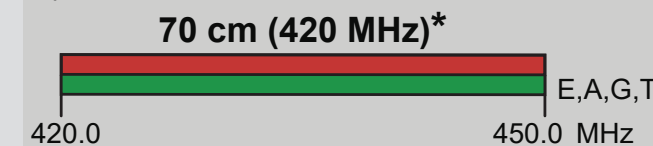

*Geographical and power restrictions may apply to all bands above 420 MHz. See FCC Part 97.303 for information about your area.