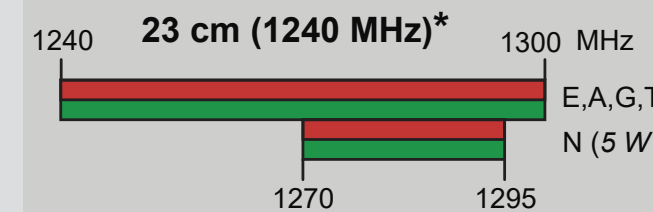

*Geographical and power restrictions may apply to all bands above 420 MHz. See FCC Part 97.303 for information about your area.