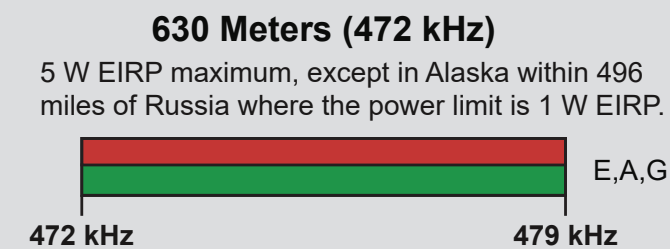

US Amateur Radio Bands

US AMATEUR POWER LIMITS — FCC 97.313 An amateur station must use the minimum transmitter power necessary to carry out the desired communications. (b) No station may transmit with a transmitter power exceeding 1.5 kW PEP.

Amateurs wishing to operate on either 2,200 or 630 meters must first register with the Utilities Technology Council online at <https://utc.org/plc-database-amateur-notification-process/>. You need only register once for each band.