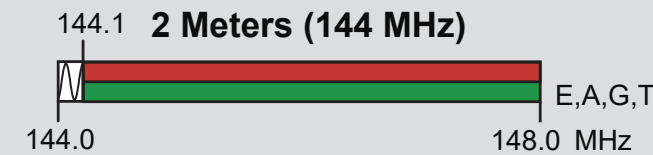

Amateurs wishing to operate on either 2,200 or 630 meters must first register with the Utilities Technology Council online at <https://utc.org/plc-database-amateur-notification-process/>. You need only register once for each band.