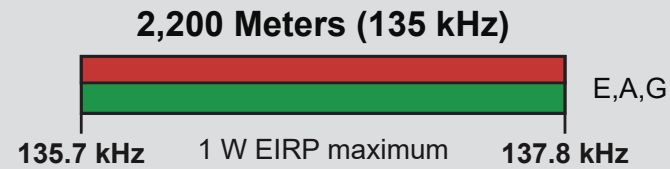

US Amateur Radio Bands

US AMATEUR POWER LIMITS — FCC 97.313 An amateur station must use the minimum transmitter power necessary to carry out the desired communications. (b) No station may transmit with a transmitter power exceeding 1.5 kW PEP.

Amateurs wishing to operate on either 2,200 or 630 meters must first register with the Utilities Technology Council online at <https://utc.org/plc-database-amateur-notification-process/>. You need only register once for each band.