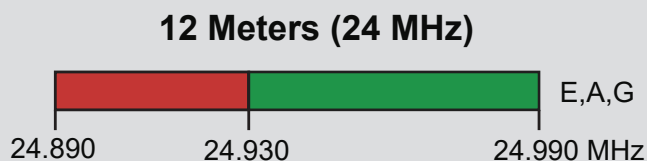

US Amateur Radio Bands

US AMATEUR POWER LIMITS — FCC 97.313 An amateur station must use the minimum transmitter power necessary to carry out the desired communications. (b) No station may transmit with a transmitter power exceeding 1.5 kW PEP.

Amateurs wishing to operate on either 2,200 or 630 meters must first register with the Utilities Technology Council online at <https://utc.org/plc-database-amateur-notification-process/>. You need only register once for each band.